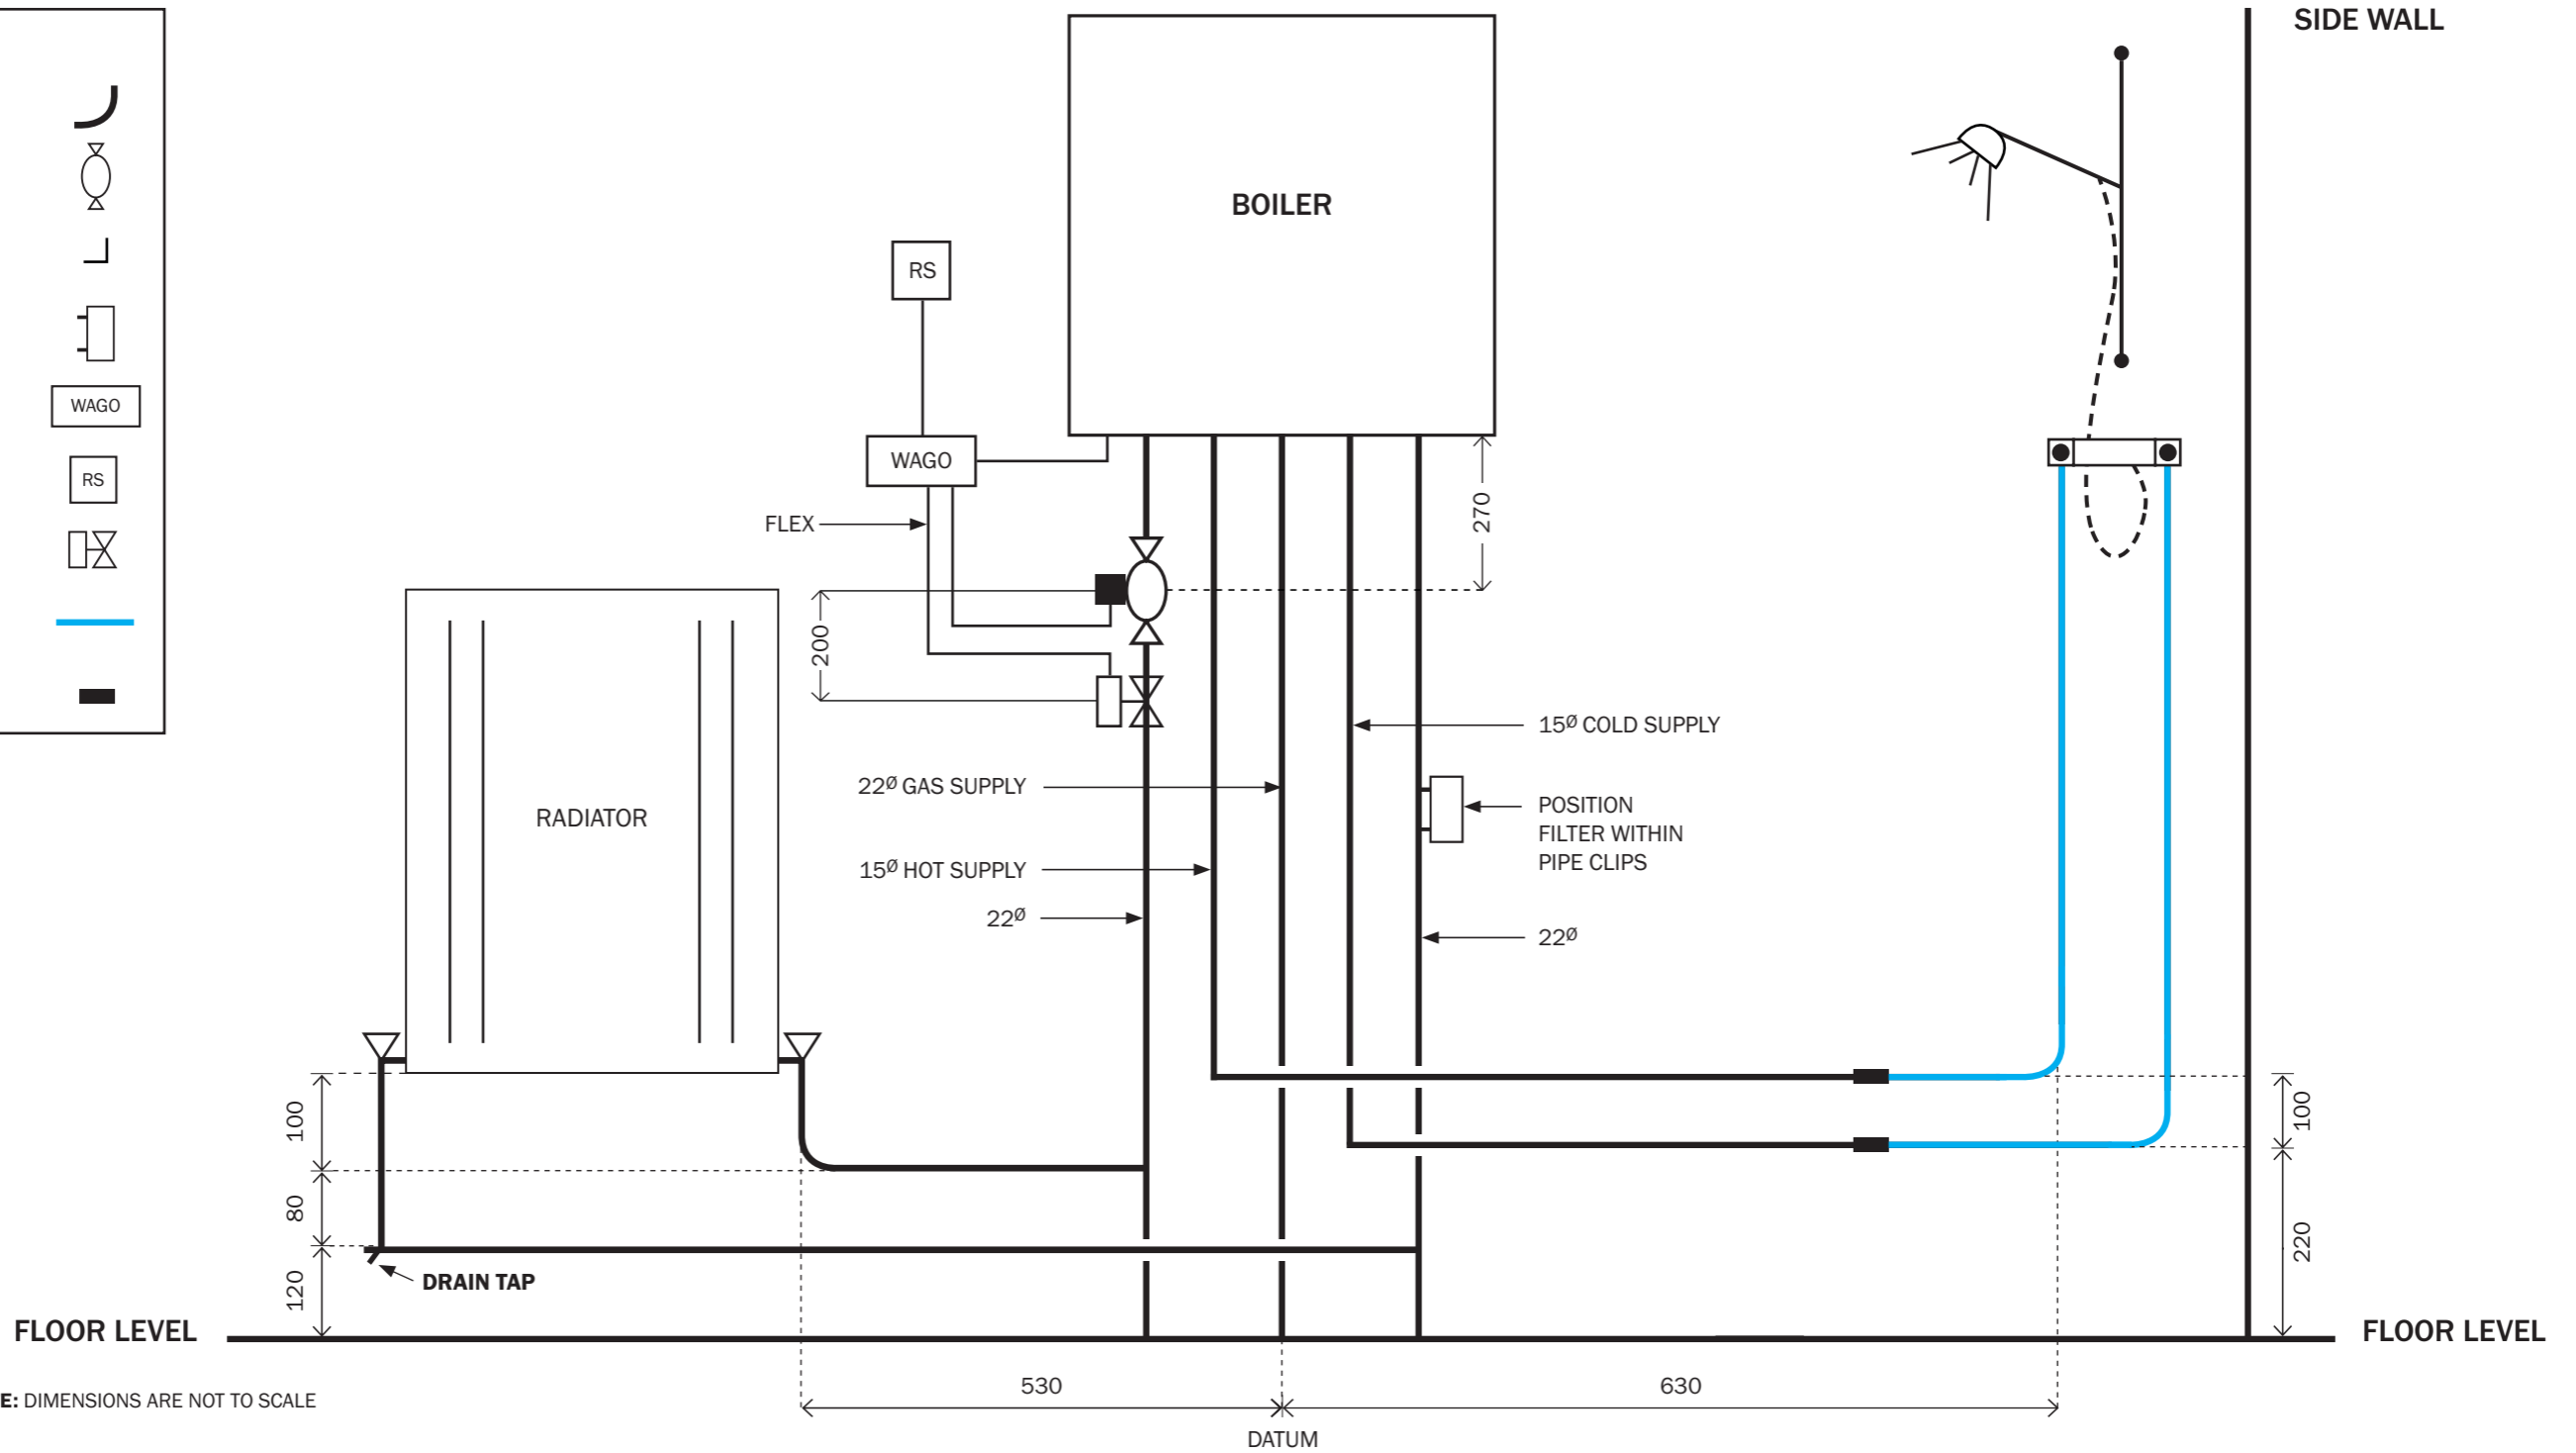

UK HEATING APPRENTICE OF THE YEAR 2020 REGIONAL HEATS INSTALLATION LAYOUT DRAWING

KEY	
Machine bend	
Pump	
Elbow	
Magnaclean	
Wiring centre	
Room thermostat	
2 Port zone valve	
Tectite pipe	
Coupling	

PLEASE NOTE: DIMENSIONS ARE NOT TO SCALE